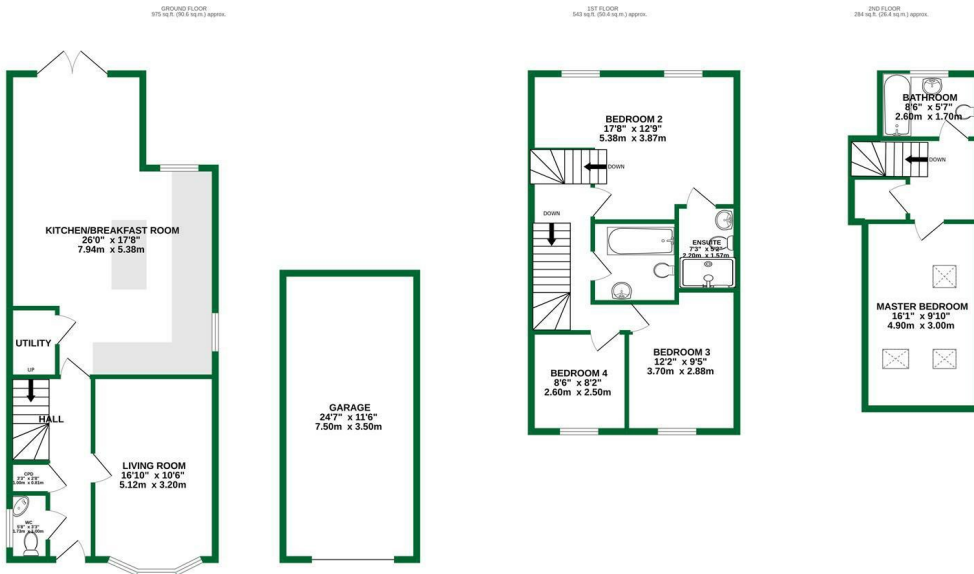

ACCOMMODATION

- FOUR BEDROOM LINKED DETACHED
- NO ONWARD CHAIN
- THREE BATHROOMS
- LARGE KITCHEN / DINING / FAMILY ROOM
- GARAGE WITH STORAGE IN EAVES
- PARKING FOR NUMEROUS CARS
- FREEHOLD
- COUNCIL TAX BAND - F
- EPC - B

WentWorth
Estate Agents

wentworthea.com

The Old Butchers, 15 High Street, Twyford, Berkshire, RG10 9AB
t: 0118 934 0027 e: twyford@wentworthea.com

wentworth_ea

wentwortheaagents

IMPORTANT: we would like to provide a general guide only. A detailed Room sizes should not be relied upon for guidance only and it is likely to affect your decision